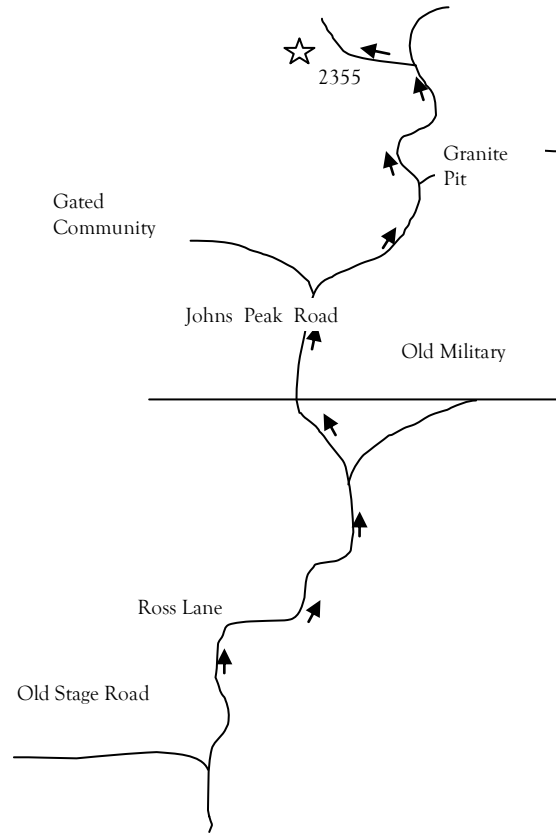

Features

1200 Square Foot Building

Indoor Capacity -80

Seats 60 for indoor dining

14 round tables (seating for 8 each)

8 rectangle tables (seating for 10)

White & Black Table Skirts

White & Black Table Linens

Kitchen

Double Convection Oven

Refrigerator

Dishwasher

Microwave Oven

Stove Top Burners

Sound System

Dance Floor

Spacious Patio

Open Grassy Area

Parking for 50 Vehicles

Easy access to kitchen for catering

Electric Heating & Air Conditioning

Handicap Accessible

Directions

Coming from the North take I-5 exit 30

1. Turn Right from off ramp
2. Take Crater Lake Hwy (Hwy 62) west. It will automatically become Jacksonville Hwy 238. Proceed to Hanley Road (3 mi)
3. Turn Right on Hanley Rd. (.3 mi)
4. Turn Left on Ross Lane
  (at Westhills Country Store) (1.8 mi)
5. Cross Old Military to Johns Peak Rd. (.5 mi)
  Watch for our sign on the Left side of the road

Coming from the South take I-5 exit 30

1. Turn Left from off ramp. Follow directions 2-5 above.